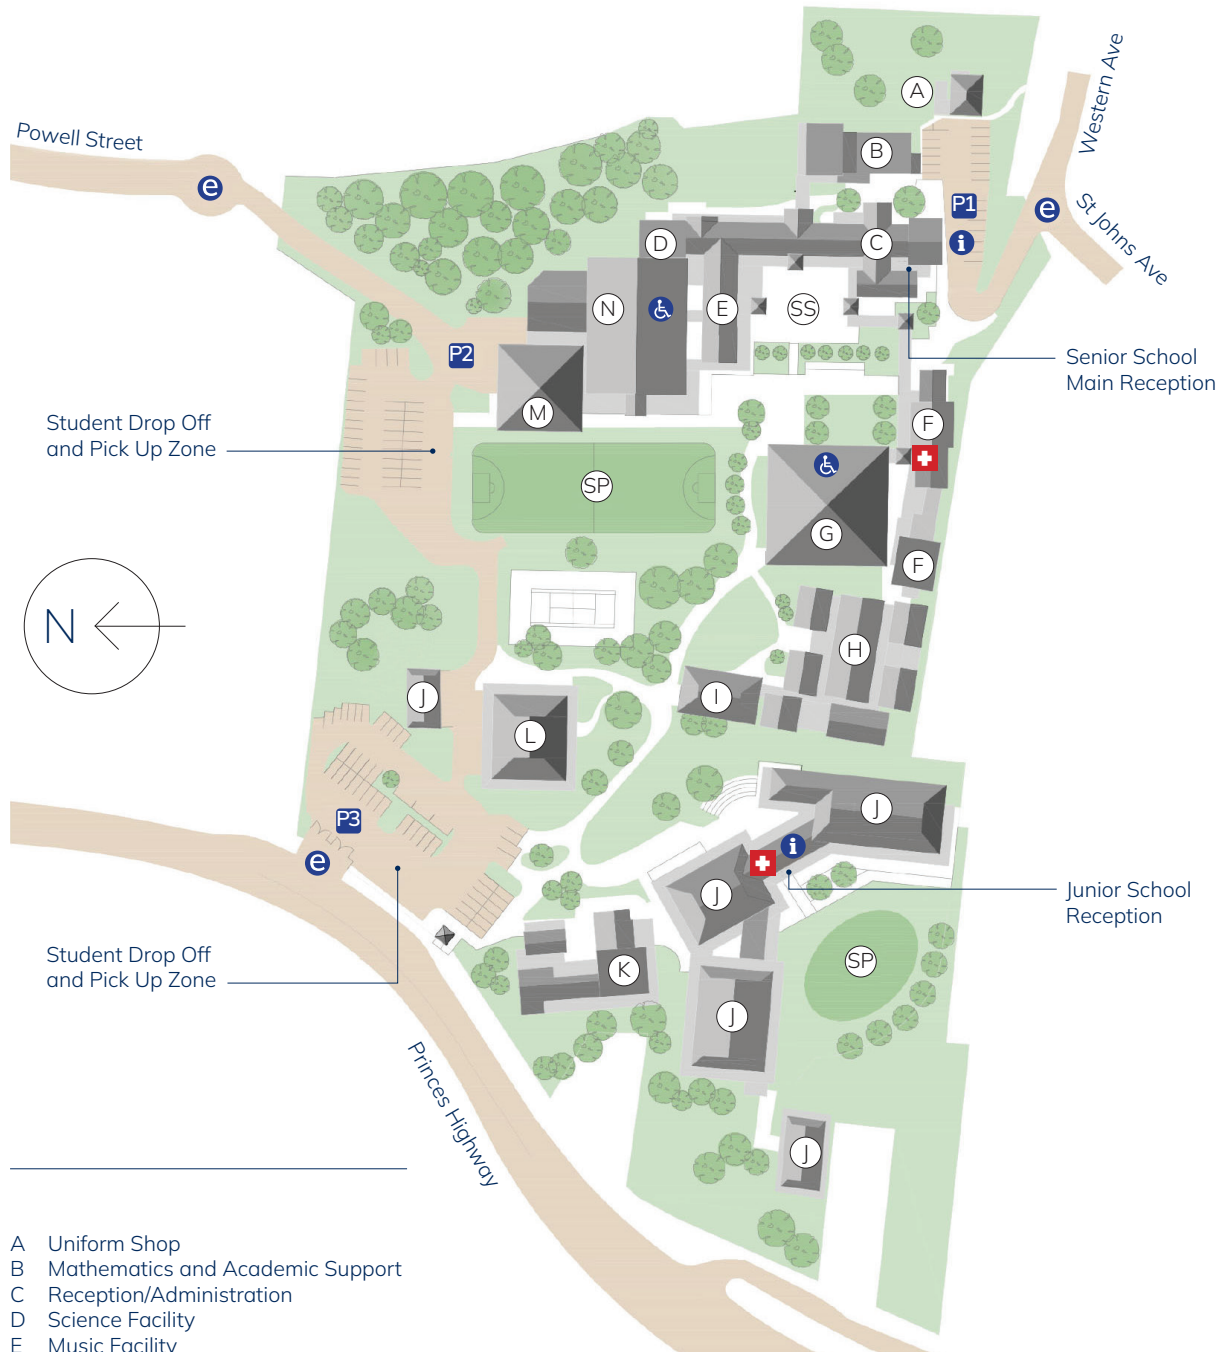

TIGS

The Illawarra Grammar School

- A Uniform Shop
- B Mathematics and Academic Support
- C Reception/Administration
- D Science Facility
- E Music Facility
- F Creative Arts Facility
- G Goodhew Research Centre (Library)
- H Under Construction
- I Dance and Drama Studio
- J Junior School
Rees Hall
- K Prep
- L TAS Facility
- M Social Sciences and Languages
- N Illawarra Grammar Centre (IGC)
- SP Sporting Facilities
- SS Senior Square

- Information (Senior School and Junior School)
- First Aid (Senior School and Junior School)
- Site Entry / Exit
- Accessible Toilet
- Western Ave and Visitors Parking
- Powell St and Events Parking
- Drummond Drive, JS Pick Up / Drop Off Parking